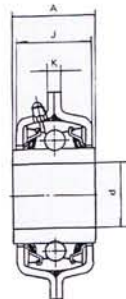

Bearing No	d	Φ	A	C	F	J	K
491A	45.00	13.50	42.86	127.00	127.00	41.70	6.75
FD211RJA	49.00	13.50	54.00	139.70	139.70	46.00	8.00
DHU1 3/4R-211	45.00	13.50	54.00	139.70	139.70	46.00	8.00
DHU1 3/16R-211	56.10	13.50	55.60	139.70	139.70	46.00	8.00