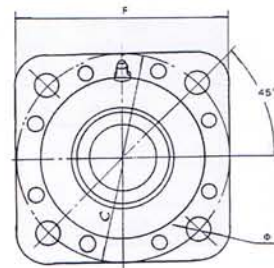

Bearing No	d	Φ	A	C	F	J	K
491A	45.00	13.50	42.86	127.00	127.00	41.70	6.75
FD211RJA	49.00	13.50	54.00	139.70	139.70	46.00	8.00
DHU1 3/4R-211	45.00	13.50	54.00	139.70	139.70	46.00	8.00
DHU1 3/16R-211	56.10	13.50	55.60	139.70	139.70	46.00	8.00